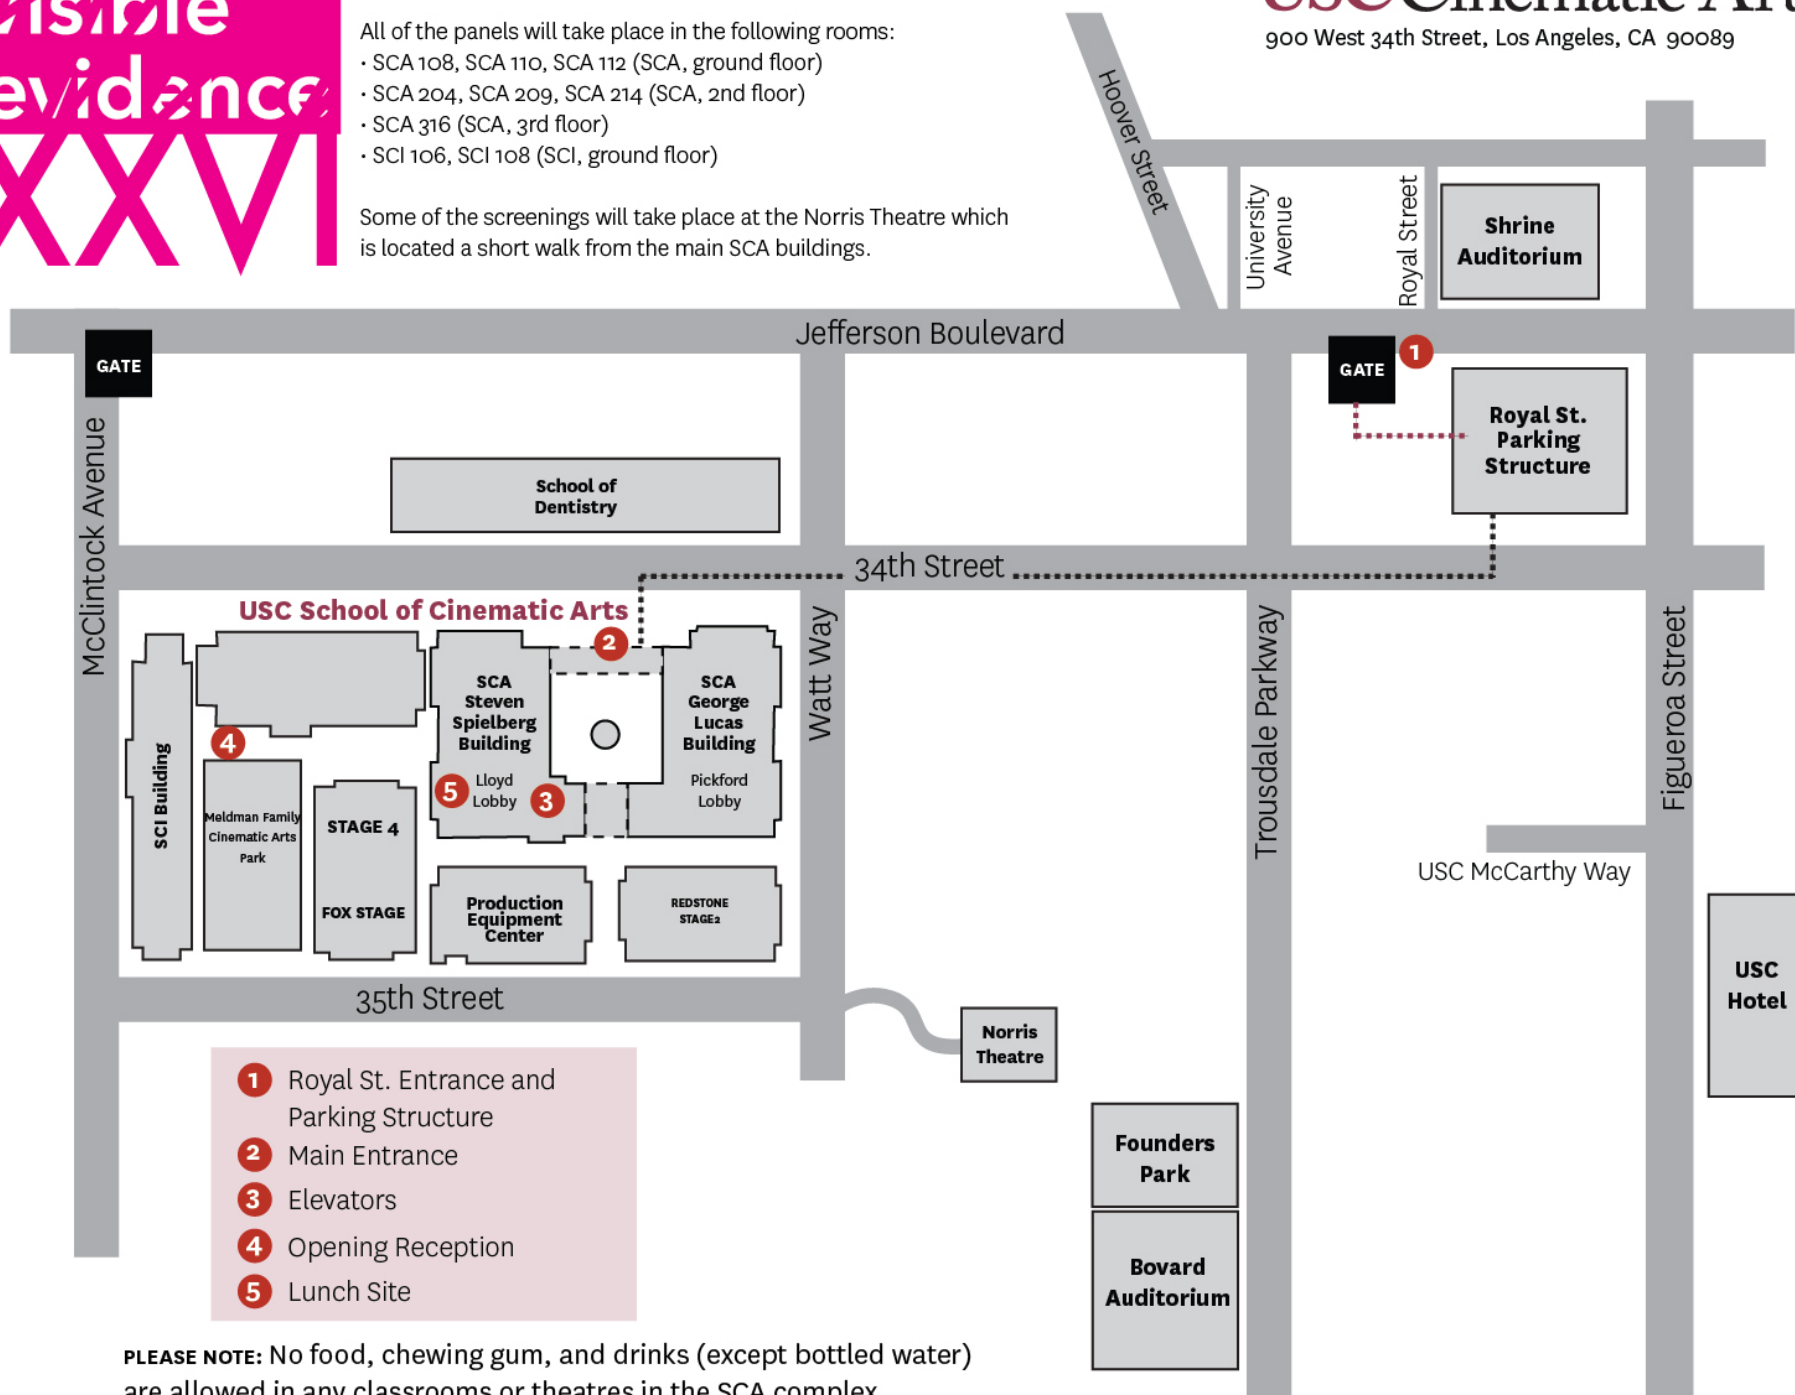

Welcome to the USC School of Cinematic Arts

All of the panels will take place in the following rooms:

- SCA 108, SCA 110, SCA 112 (SCA, ground floor)
- SCA 204, SCA 209, SCA 214 (SCA, 2nd floor)
- SCA 316 (SCA, 3rd floor)
- SCI 106, SCI 108 (SCI, ground floor)

Some of the screenings will take place at the Norris Theatre which is located a short walk from the main SCA buildings.

USC Cinematic Arts

900 West 34th Street, Los Angeles, CA 90089

PLEASE NOTE: No food, chewing gum, and drinks (except bottled water) are allowed in any classrooms or theatres in the SCA complex.